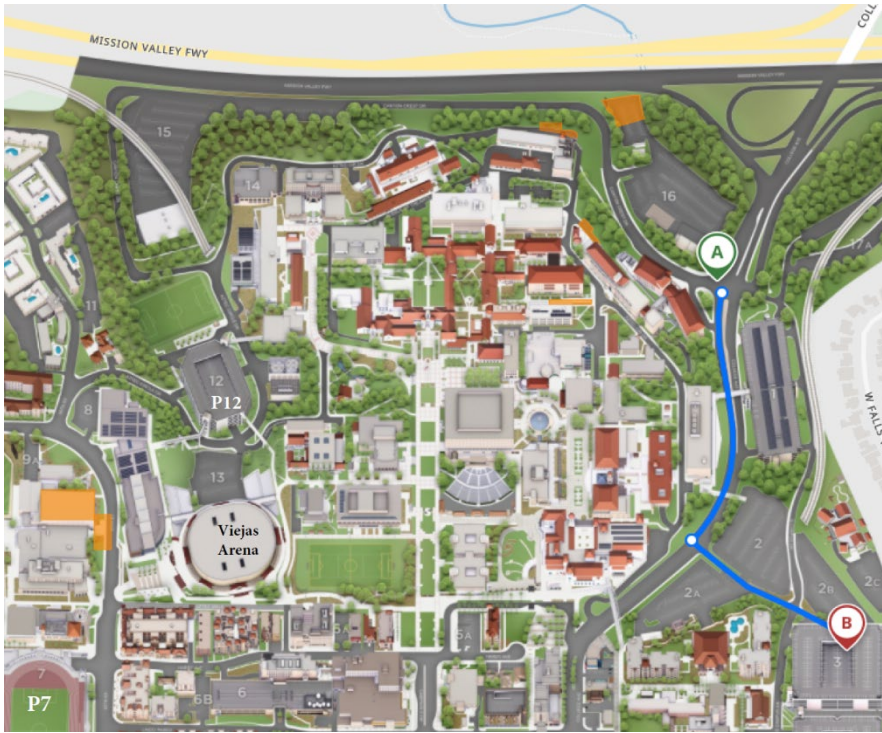

Directions to Free Parking for Senior Design Day 2024

- **From the I-8:**
- Take I-8 to College Avenue (Exit 10) and head South towards SDSU.
- Continue South on College Avenue.
- Turn Left onto Zura Way. You will see Parking Structure 3, ahead to your right.
- Follow the signs to level 6 and the Free parking for Senior Design Day.

- ◆ Once parked, exit the parking structure and follow the pedestrian signs to the ground level of Viejas Arena located through P13. (15 min walk).

A walking map is provided below for your convenience.

NOTE: If you would like to try to find parking closer to the Arena, such as in P12 or P7, you will need to purchase a parking permit.

Do not park in a F/S or S/P space.

You can find a map to these parking locations here: